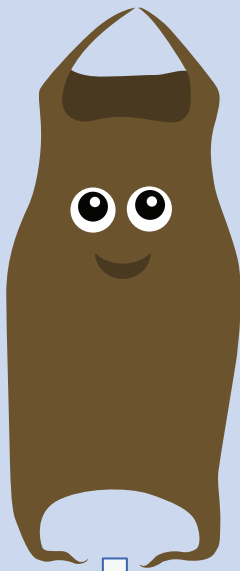

GREAT EGGCASE HUNT

SHARKS

BLACKMOUTH
CATSHARK
Galeus melastomus

SMALLSPOTTED
CATSHARK
Scyliorhinus canicula

NURSEHOUND
Scyliorhinus stellaris

SKATES & RAYS

UNDULATE RAY
Raja undulata

THORNBACK RAY
Raja clavata

SMALL-EYED RAY
Raja microocellata

SPOTTED RAY
Raja montagui

CUCKOO RAY
Leucoraja naevus

STARRY SKATE
Amblyraja radiata

BLONDE RAY
Raja brachyura

BLUE SKATE
Dipturus batis

FLAPPER SKATE
Dipturus intermedius

WHITE SKATE
Rostroraja alba