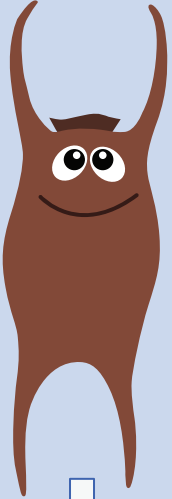

GREAT EGGCASE HUNT

SHARKS

BLACKMOUTH
CATSHARK
Galeus melastomus

SMALLSPOTTED
CATSHARK
Scyliorhinus canicula

NURSEHOUND
Scyliorhinus stellaris

SKATES & RAYS

UNDULATE RAY
Raja undulata

THORNBACK RAY
Raja clavata

SMALL-EYED RAY
Raja microocellata

SPOTTED RAY
Raja montagui

CUCKOO RAY
Leucoraja naevus

STARRY SKATE
Amblyraja radiata

BLONDE RAY
Raja brachyura

BLUE SKATE
Dipturus batis

FLAPPER SKATE
Dipturus intermedius

WHITE SKATE
Rostroraja alba