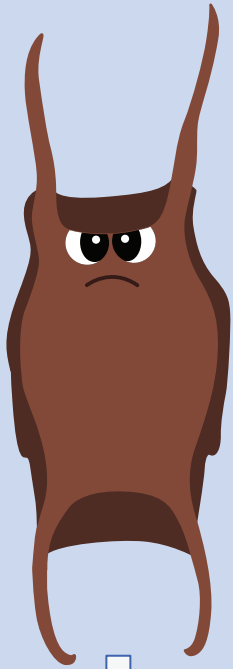

GREAT EGGCASE HUNT

SHARKS

BLACKMOUTH
CATSHARK
Galeus melastomus

SMALLSPOTTED
CATSHARK
Scyliorhinus canicula

NURSEHOUND
Scyliorhinus stellaris

SKATES & RAYS

UNDULATE RAY
Raja undulata

THORNBACK RAY
Raja clavata

SMALL-EYED RAY
Raja microocellata

SPOTTED RAY
Raja montagui

CUCKOO RAY
Leucoraja naevus

STARRY SKATE
Amblyraja radiata

BLONDE RAY
Raja brachyura

BLUE SKATE
Dipturus batis

FLAPPER SKATE
Dipturus intermedius

WHITE SKATE
Rostroraja alba