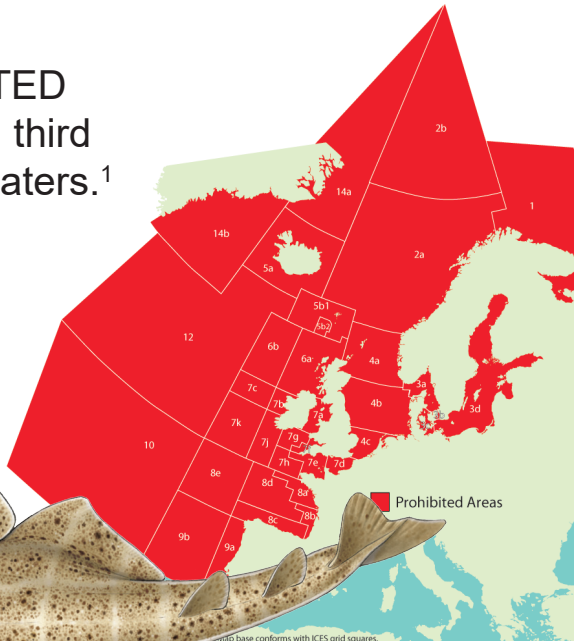

Designated a PROHIBITED SPECIES for all EU and third country vessels in EU waters.¹

It is PROHIBITED to:

- ▶ Target
- ▶ Retain
- ▶ Tranship
- ▶ Land

max length:

♂ 183cm
♀ 244cm

Illustrations © Marc Dando

If accidentally caught, this shark shall not be harmed. Specimens shall be promptly released, with details recorded in vessel logbook.²