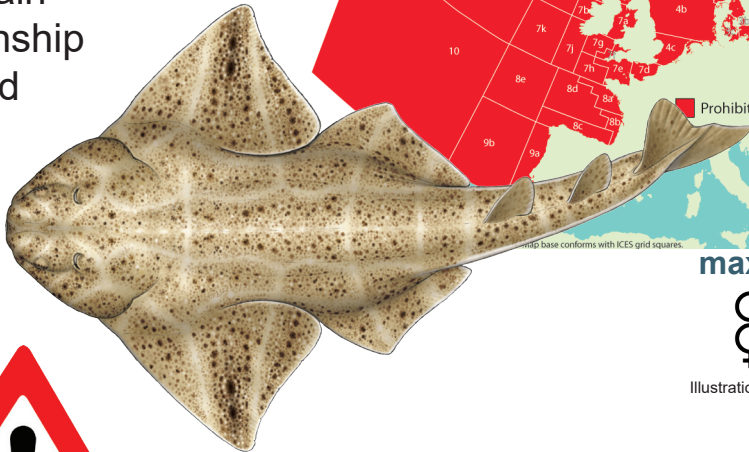

Designated a PROHIBITED SPECIES for all EU and third country vessels in EU waters.¹

It is PROHIBITED to:

- ▶ Target
- ▶ Retain
- ▶ Tranship
- ▶ Land

max length:

♂ 183cm
♀ 244cm

Illustrations © Marc Dando

If accidentally caught, this shark shall not be harmed. Specimens shall be promptly released, with details recorded in vessel logbook.²