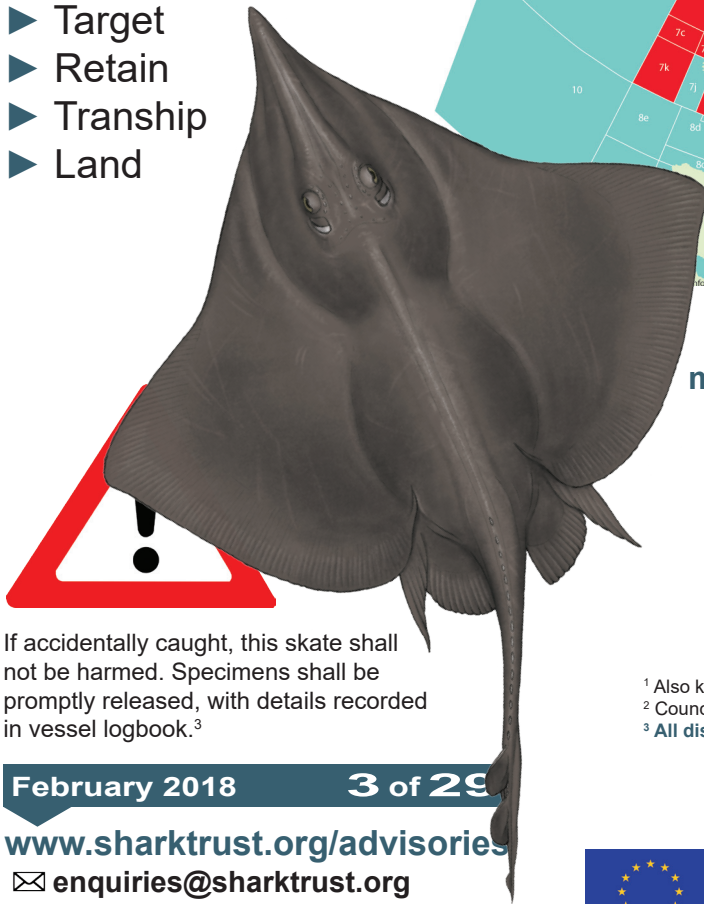

Black Skate¹

Dipturus nidarosiensis

JAD

Designated a PROHIBITED SPECIES for all EU and third country vessels in ICES areas 6, 7a-c, 7e-h and 7k.²

It is PROHIBITED to:

- ▶ Target
- ▶ Retain
- ▶ Tranship
- ▶ Land

max length: 200cm

Illustration © Marc Dando

If accidentally caught, this skate shall not be harmed. Specimens shall be promptly released, with details recorded in vessel logbook.³

¹ Also known as the NORWEGIAN SKATE.