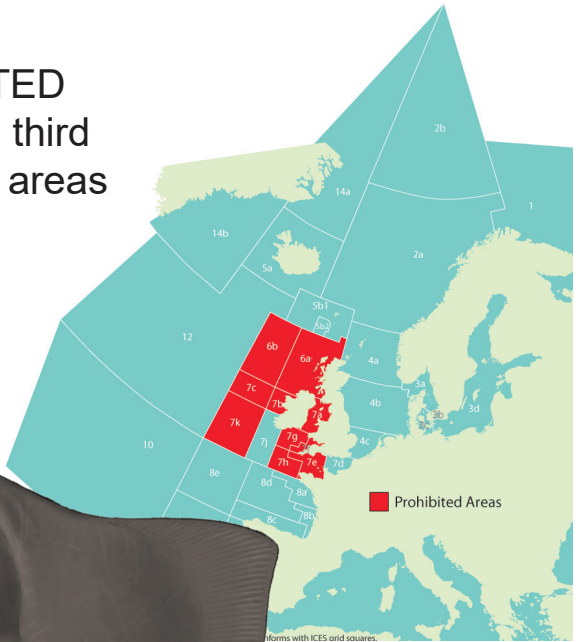

Black Skate¹

Dipturus nidarosiensis

JAD

Designated a PROHIBITED SPECIES for all EU and third country vessels in ICES areas 6, 7a-c, 7e-h and 7k.²

It is PROHIBITED to:

- ▶ Target
- ▶ Retain
- ▶ Tranship
- ▶ Land

max length: 200cm

Illustration © Marc Dando

If accidentally caught, this skate shall not be harmed. Specimens shall be promptly released, with details recorded in vessel logbook.³

¹ Also known as the NORWEGIAN SKATE.