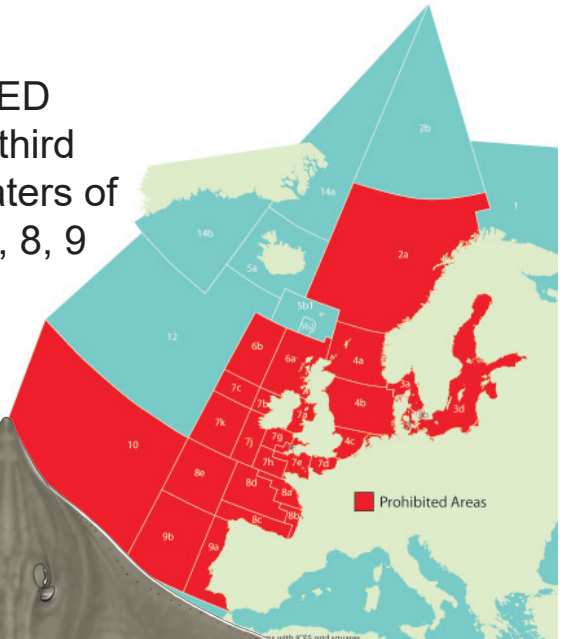

Blue Skate¹

Dipturus batis

RJB

Designated a PROHIBITED SPECIES for all EU and third country vessels in EU waters of ICES areas 2a, 3, 4, 6, 7, 8, 9 and 10.²

It is PROHIBITED to:

- ▶ Target
- ▶ Retain
- ▶ Tranship
- ▶ Land

max length: 150cm

Illustration © Marc Dando

If accidentally caught, this skate shall not be harmed. Specimens shall be promptly released, with details recorded in vessel logbook.³

¹ Formerly included within the Common Skate complex with the Flapper Skate *D. intermedius*.