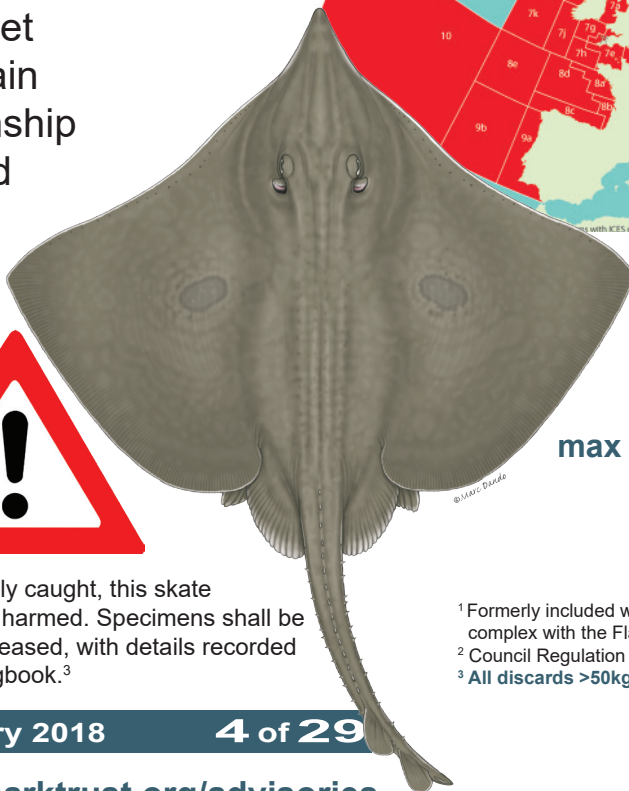

Blue Skate¹

Dipturus batis

RJB

Designated a PROHIBITED SPECIES for all EU and third country vessels in EU waters of ICES areas 2a, 3, 4, 6, 7, 8, 9 and 10.²

It is PROHIBITED to:

- ▶ Target
- ▶ Retain
- ▶ Tranship
- ▶ Land

max length: 150cm

Illustration © Marc Dando

If accidentally caught, this skate shall not be harmed. Specimens shall be promptly released, with details recorded in vessel logbook.³

¹ Formerly included within the Common Skate complex with the Flapper Skate *D. intermedius*.