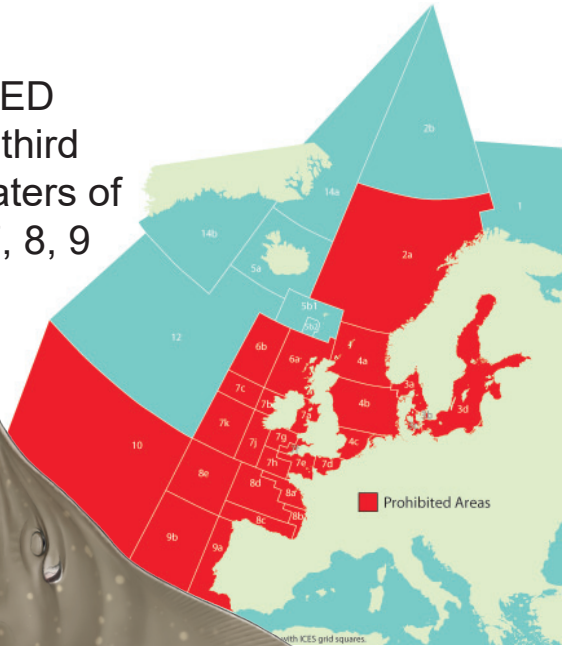

Flapper Skate¹

Dipturus intermedius

DRJ

Designated a PROHIBITED SPECIES for all EU and third country vessels in EU waters of ICES areas 2a, 3, 4, 6, 7, 8, 9 and 10.²

It is PROHIBITED to:

- ▶ Target
- ▶ Retain
- ▶ Tranship
- ▶ Land

max length: **285cm**

Illustration © Marc Dando

If accidentally caught, this skate shall not be harmed. Specimens shall be promptly released, with details recorded in vessel logbook.³

¹ Formerly included in the Common Skate complex with the Blue Skate *D. batis*.