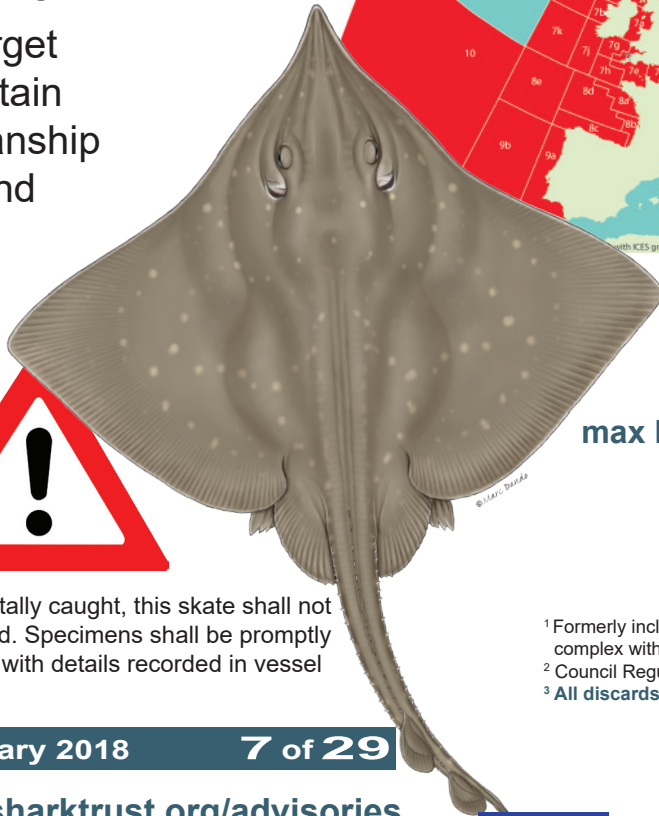

Flapper Skate¹

Dipturus intermedius

DRJ

Designated a PROHIBITED SPECIES for all EU and third country vessels in EU waters of ICES areas 2a, 3, 4, 6, 7, 8, 9 and 10.²

It is PROHIBITED to:

- ▶ Target
- ▶ Retain
- ▶ Tranship
- ▶ Land

max length: **285cm**

Illustration © Marc Dando

If accidentally caught, this skate shall not be harmed. Specimens shall be promptly released, with details recorded in vessel logbook.³

¹ Formerly included in the Common Skate complex with the Blue Skate *D. batis*.