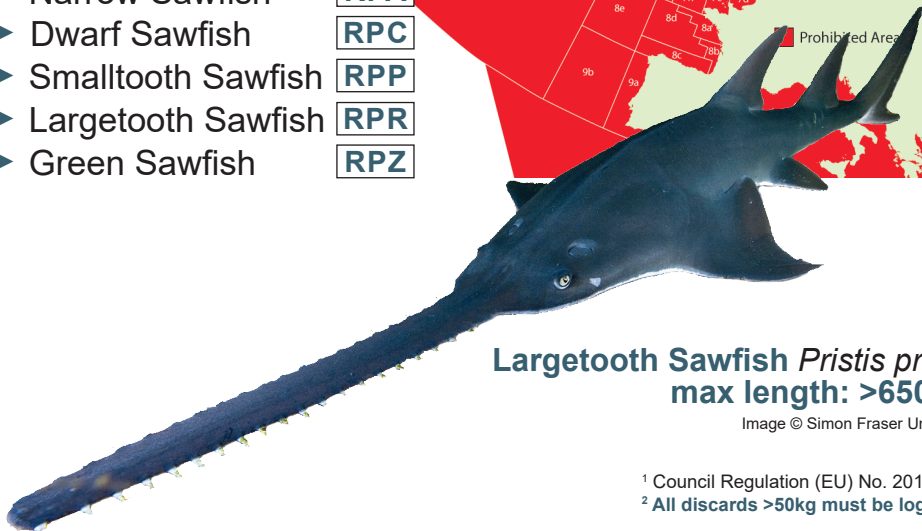

Sawfishes

Pristidae family

The sawfish species listed below are designated PROHIBITED for all EU and third country vessels in EU waters.¹

These species are also designated PROHIBITED for all EU vessels in non-EU waters.¹

- ▶ Narrow Sawfish RPA
- ▶ Dwarf Sawfish RPC
- ▶ Smalltooth Sawfish RPP
- ▶ Largetooth Sawfish RPR
- ▶ Green Sawfish RPZ

Largetooth Sawfish *Pristis pristis*
max length: >650cm

Image © Simon Fraser University