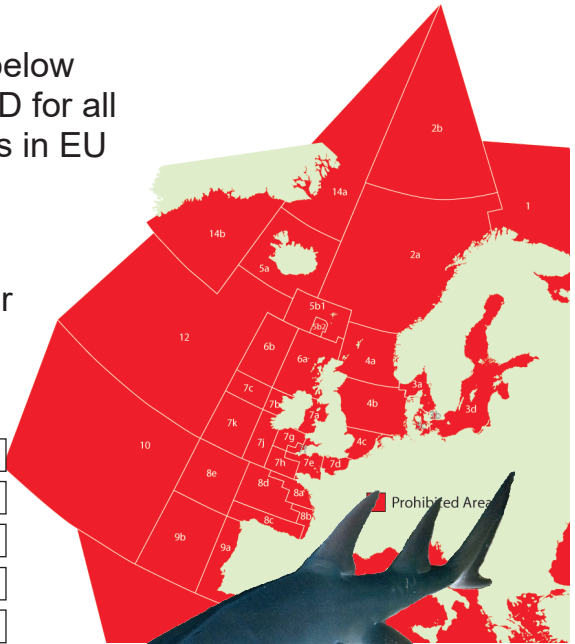

Sawfishes

Pristidae family

The sawfish species listed below are designated PROHIBITED for all EU and third country vessels in EU waters.¹

These species are also designated PROHIBITED for all EU vessels in non-EU waters.¹

- ▶ Narrow Sawfish RPA
- ▶ Dwarf Sawfish RPC
- ▶ Smalltooth Sawfish RPP
- ▶ Largetooth Sawfish RPR
- ▶ Green Sawfish RPZ

Largetooth Sawfish *Pristis pristis*
max length: >650cm

Image © Simon Fraser University