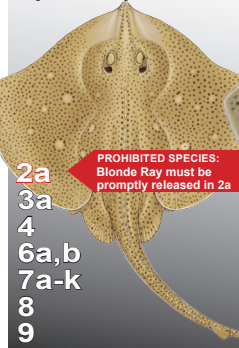

Skates and Rays

catch reporting

These species must be reported separately when caught in EU waters of the ICES areas listed¹:

Cuckoo Ray **[RJN]**
Leucoraja naevus

Blonde Ray **[RJH]**
Raja brachyura

Spotted Ray **[RJM]**
Raja montagui

Thornback Ray **[RJC]**
Raja clavata

Sandy Ray **[RJI]**
Leucoraja circularis

Shagreen Ray **[RJF]**
Leucoraja fullonica

Species with restrictions in some ICES areas:

Black Skate *Dipturus nidarosiensis*
Blonde Ray *Raja brachyura*
Blue Skate *Dipturus batis*
Flapper Skate *Dipturus intermedius*
Thornback Ray *Raja clavata*
Small-eyed Ray *Raja microocellata*
Starry Skate *Amblyraja radiata*
Undulate Ray *Raja undulata*
White Skate *Rostroraja alba*