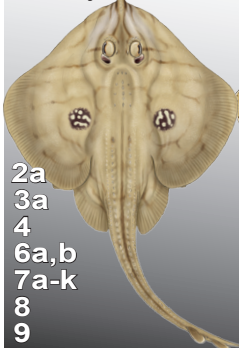

Skates and Rays

catch reporting

These species must be reported separately when caught in EU waters of the ICES areas listed¹:

Cuckoo Ray **[RJN]**
Leucoraja naevus

Blonde Ray **[RJH]**
Raja brachyura

Spotted Ray **[RJM]**
Raja montagui

Thornback Ray **[RJC]**
Raja clavata

Sandy Ray **[RJI]**
Leucoraja circularis

Shagreen Ray **[RJF]**
Leucoraja fullonica

Species with restrictions in some ICES areas:

Black Skate *Dipturus nidarosiensis*
Blonde Ray *Raja brachyura*
Blue Skate *Dipturus batis*
Flapper Skate *Dipturus intermedius*
Thornback Ray *Raja clavata*
Small-eyed Ray *Raja microocellata*
Starry Skate *Amblyraja radiata*
Undulate Ray *Raja undulata*
White Skate *Rostroraja alba*