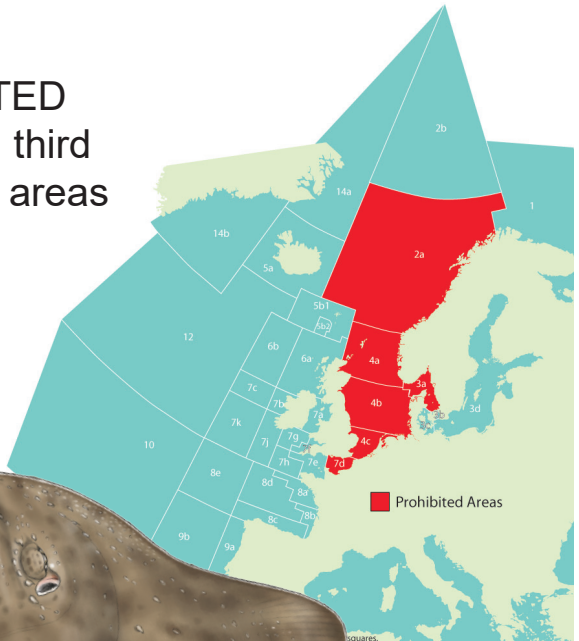

Starry Skate

Amblyraja radiata

RJR

Designated a PROHIBITED SPECIES for all EU and third country vessels in ICES areas 2a, 3a, 4 and 7d.¹

It is PROHIBITED to:

- ▶ Target
- ▶ Retain
- ▶ Tranship
- ▶ Land

max length: 60cm