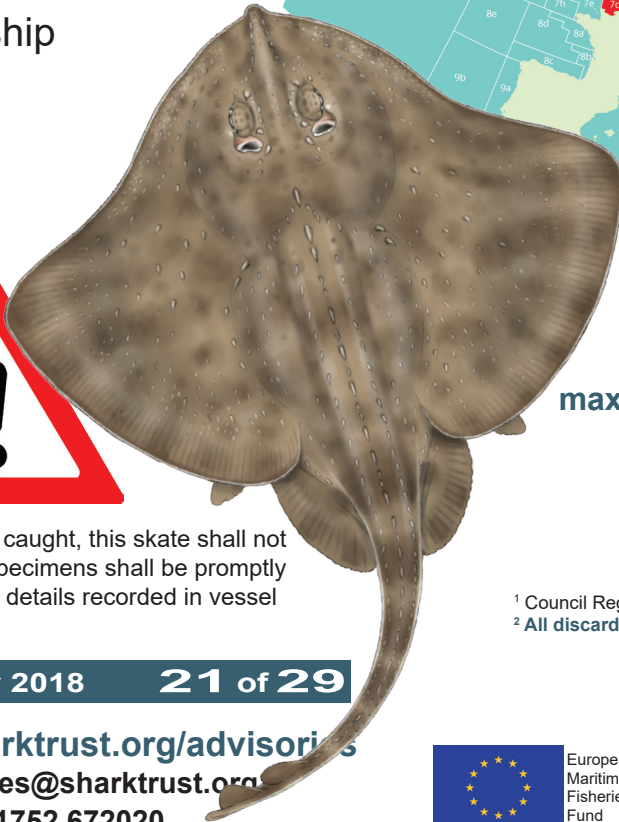

Starry Skate

Amblyraja radiata

RJR

Designated a PROHIBITED SPECIES for all EU and third country vessels in ICES areas 2a, 3a, 4 and 7d.¹

It is PROHIBITED to:

- ▶ Target
- ▶ Retain
- ▶ Tranship
- ▶ Land

max length: 60cm

Illustration © Marc Dando

If accidentally caught, this skate shall not be harmed. Specimens shall be promptly released, with details recorded in vessel logbook.²

¹ Council Regulation (EU) No. 2018/120.

² All discards >50kg must be logged.