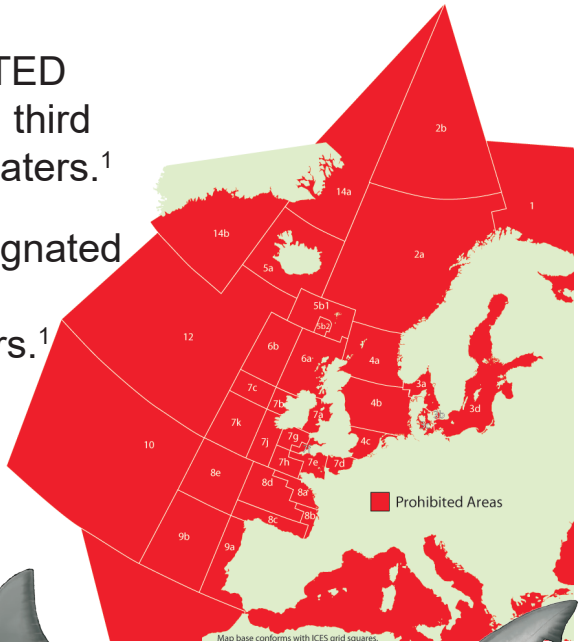

Designated a PROHIBITED SPECIES for all EU and third country vessels in EU waters.<sup>1</sup>

The species is also designated PROHIBITED for all EU vessels in non-EU waters.<sup>1</sup>

It is PROHIBITED to:

- ▶ Target
- ▶ Retain
- ▶ Tranship
- ▶ Land

**max length: 600cm**

Illustration © Marc Dando

If accidentally caught, this shark shall not be harmed. Specimens shall be promptly released, with details recorded in vessel logbook.<sup>2</sup>