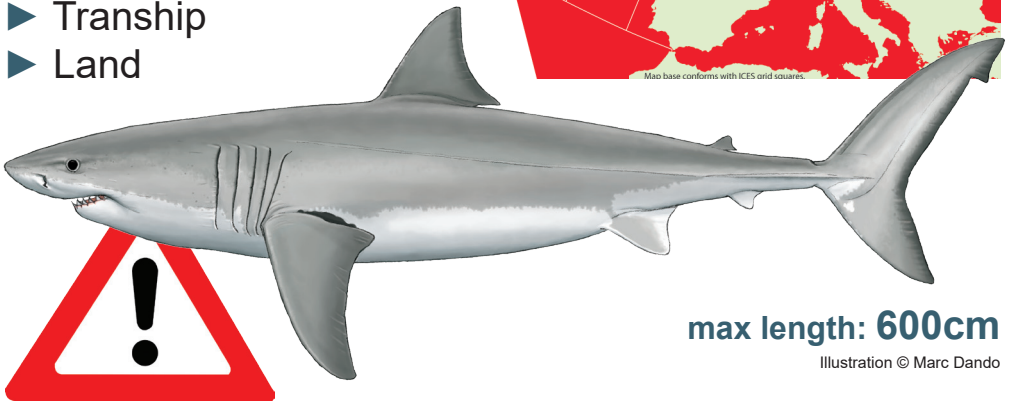

Designated a PROHIBITED SPECIES for all EU and third country vessels in EU waters.<sup>1</sup>

The species is also designated PROHIBITED for all EU vessels in non-EU waters.<sup>1</sup>

It is PROHIBITED to:

- ▶ Target
- ▶ Retain
- ▶ Tranship
- ▶ Land

**max length: 600cm**

Illustration © Marc Dando

If accidentally caught, this shark shall not be harmed. Specimens shall be promptly released, with details recorded in vessel logbook.<sup>2</sup>