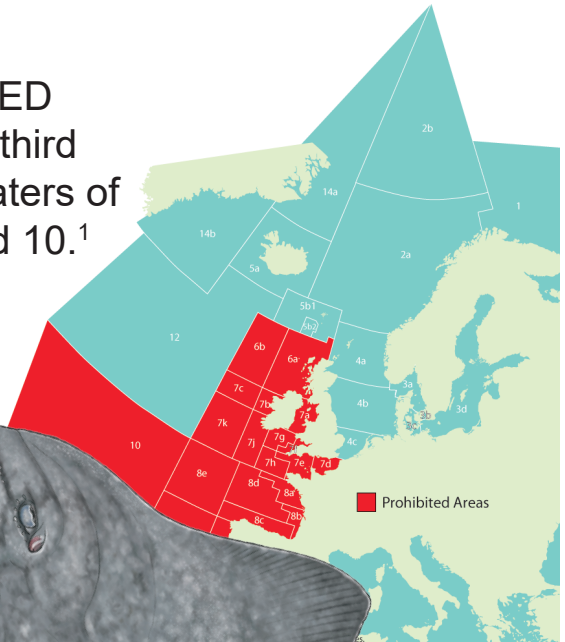

White Skate

Rostroraja alba

RJA

Designated a PROHIBITED SPECIES for all EU and third country vessels in EU waters of ICES areas 6, 7, 8, 9 and 10.¹

It is PROHIBITED to:

- ▶ Target
- ▶ Retain
- ▶ Tranship
- ▶ Land

max length: 200cm

Illustration © Marc Dando

If accidentally caught, this skate shall not be harmed. Specimens shall be promptly released, with details recorded in vessel logbook.²

¹ Council Regulation (EU) No. 2018/120.