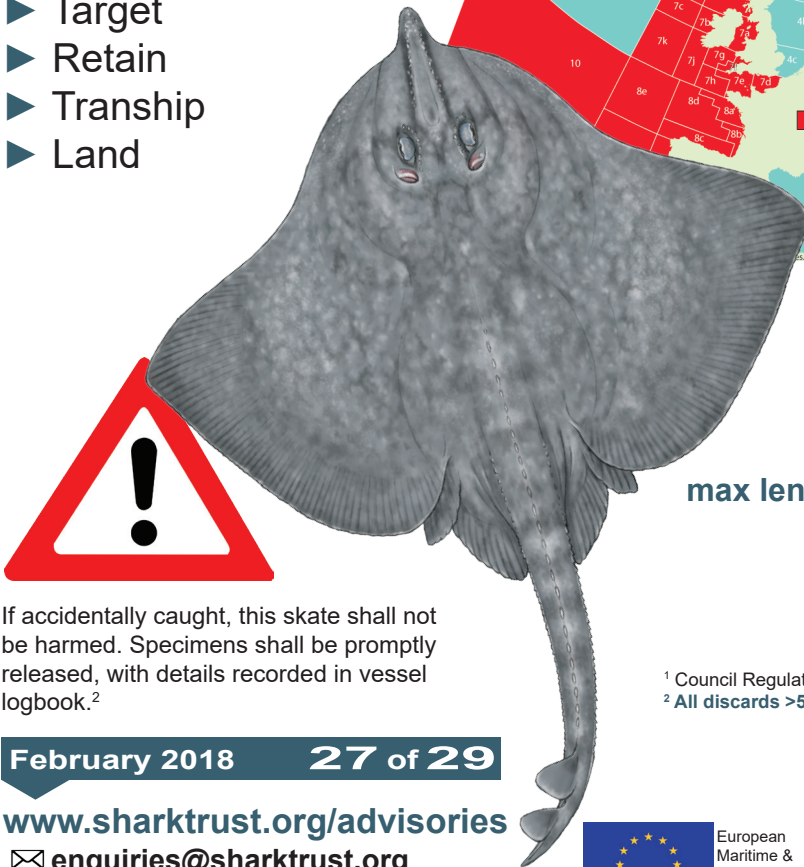

White Skate

Rostroraja alba

RJA

Designated a PROHIBITED SPECIES for all EU and third country vessels in EU waters of ICES areas 6, 7, 8, 9 and 10.¹

It is PROHIBITED to:

- ▶ Target
- ▶ Retain
- ▶ Tranship
- ▶ Land

max length: 200cm

Illustration © Marc Dando

If accidentally caught, this skate shall not be harmed. Specimens shall be promptly released, with details recorded in vessel logbook.²

¹ Council Regulation (EU) No. 2018/120.