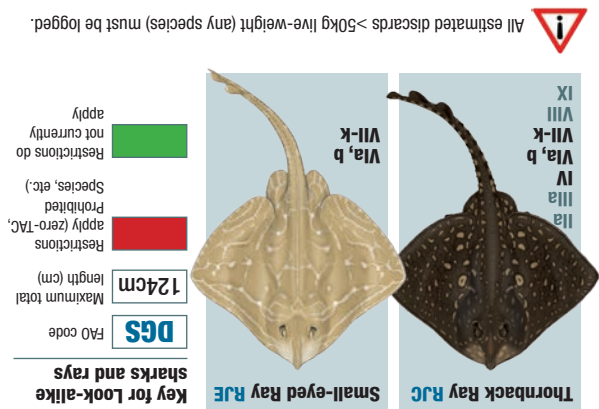

Thornback Ray – Roker RJC 130cm

Blonde Ray RJH 120cm
Spotted Ray RJM 80cm

LOOK-ALIKE RAYS

Bullhuss/Nursehound SYT 162cm
Lesser Spotted Dogfish SYC 80cm

Spurdog DGS 124cm

Tope GAG 195cm

Smoothhound SDS 140cm

LOOK-ALIKE SHARKS

These species must be recorded separately when caught in the ICES areas listed:

SKATE AND RAY RECORDING

North Western
IFCA
Inshore Fisheries and Conservation Authority
www.nw-ifca.gov.uk
Jurisdiction: 0-6nm
(01524) 727 970
science@nw-ifca.gov.uk

! Skate and Ray bylaws exist

Applicable from Haverigg Point in Cumbria to the Scottish border (NOT to the southern part of the NW-IFCA District).

No person shall take from a fishery:

- Any skate or ray that measures less than 45cm between the extreme tips of the wings; OR
- Any wing which measures less than 22cm in its maximum dimensions and which is detached from the body of the skate or ray.