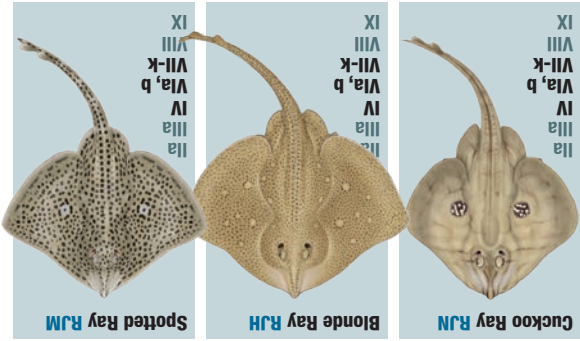

Thornback Ray – Roker RJC 130cm

Blonde Ray RJH 120cm
Spotted Ray RJM 80cm

LOOK-ALIKE RAYS

Bullhuss/Nursehound SYT 162cm
Lesser Spotted Dogfish SYC 80cm

Spurdog DGS 124cm

Tope GAG 195cm

Smoothhound SDS 140cm

LOOK-ALIKE SHARKS

These species must be recorded separately when caught in the ICES areas listed:

SKATE AND RAY RECORDING

North Western
IFCA
Inshore Fisheries and Conservation Authority
www.nw-ifca.gov.uk
Jurisdiction: 0-6nm
(01524) 727 970
science@nw-ifca.gov.uk

! Skate and Ray bylaws exist

Applicable from Haverigg Point in Cumbria to the Scottish border (NOT to the southern part of the NW-IFCA District).

No person shall take from a fishery:

- Any skate or ray that measures less than 45cm between the extreme tips of the wings; OR
- Any wing which measures less than 22cm in its maximum dimensions and which is detached from the body of the skate or ray.