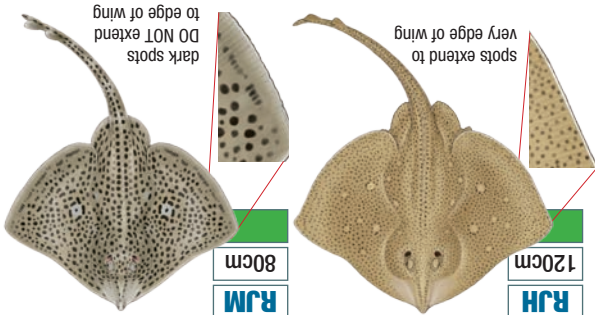

Thornback Ray – Roker RJC 130cm

Blonde Ray RJH 120cm
Spotted Ray RJM 80cm

LOOK-ALIKE RAYS

Bullhuss/Nursehound SYT 162cm
Lesser Spotted Dogfish SYC 80cm

Spurdog DGS 124cm

Tope GAG 195cm

Smoothhound SDS 140cm

LOOK-ALIKE SHARKS

These species must be recorded separately when caught in the ICES areas listed:

SKATE AND RAY RECORDING

North Western
IFCA
Inshore Fisheries and Conservation Authority
www.nw-ifca.gov.uk
Jurisdiction: 0-6nm
(01524) 727 970
science@nw-ifca.gov.uk

! Skate and Ray bylaws exist

Applicable from Haverigg Point in Cumbria to the Scottish border (NOT to the southern part of the NW-IFCA District).

No person shall take from a fishery:

- Any skate or ray that measures less than 45cm between the extreme tips of the wings; OR
- Any wing which measures less than 22cm in its maximum dimensions and which is detached from the body of the skate or ray.