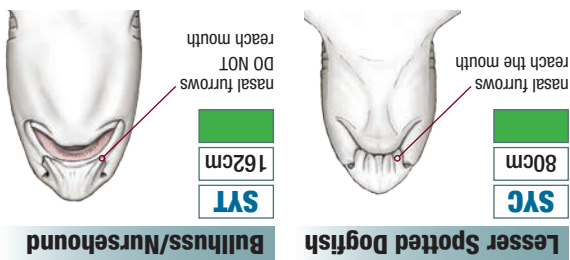

Thornback Ray – Roker RJC 130cm

Blonde Ray RJH 120cm
Spotted Ray RJM 80cm

LOOK-ALIKE RAYS

Bullhuss/Nursehound SYT 162cm
Lesser Spotted Dogfish SYC 80cm

Spurdog DGS 124cm

Tope GAG 195cm

Smoothhound SDS 140cm

LOOK-ALIKE SHARKS

These species must be recorded separately when caught in the ICES areas listed:

SKATE AND RAY RECORDING

North Western
IFCA
Inshore Fisheries and Conservation Authority
www.nw-ifca.gov.uk
Jurisdiction: 0-6nm
(01524) 727 970
science@nw-ifca.gov.uk

! Skate and Ray bylaws exist

Applicable from Haverigg Point in Cumbria to the Scottish border (NOT to the southern part of the NW-IFCA District).

No person shall take from a fishery:

- Any skate or ray that measures less than 45cm between the extreme tips of the wings; OR
- Any wing which measures less than 22cm in its maximum dimensions and which is detached from the body of the skate or ray.