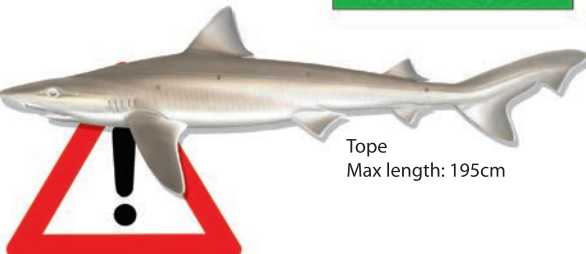

- ⊗ Target
- ⊗ Retain
- ⊗ Tranship
- ⊗ Land

Common Skate
Max length: 285cm

Basking Shark
Cetorhinus maximus

BSK

Designated a PROHIBITED SPECIES for all EU and third country vessels in EU waters.

The species is also designated PROHIBITED for all EU vessels in non-EU waters.

It is PROHIBITED to:

- ⊗ Target
- ⊗ Retain
- ⊗ Tranship
- ⊗ Land

Basking Shark
Max length: 1220cm

Tope
Galeorhinus galeus

GAG

Designated a RESTRICTED SPECIES for all English and Welsh vessels.

Vessels are limited to retaining NO MORE than 45kg live-weight per day.

Landed Tope must have head and fins still attached.

Tope
Max length: 195cm

Angelshark
Squatina squatina

AGN

Designated a PROHIBITED SPECIES for all EU and third country vessels in EU waters.

It is PROHIBITED to:

- ⊗ Target
- ⊗ Retain
- ⊗ Tranship
- ⊗ Land

Angelshark
Max length: 183cm

Thresher Shark
Alopias vulpinus

ALV

Designated a PROHIBITED SPECIES for all EU and relevant third country vessels in ICCAT waters.

It is PROHIBITED to: