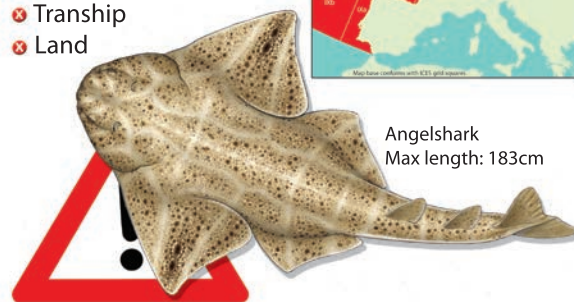

- ⊗ Target
- ⊗ Retain
- ⊗ Tranship
- ⊗ Land

Common Skate
Max length: 285cm

Basking Shark
Cetorhinus maximus

BSK

Designated a PROHIBITED SPECIES for all EU and third country vessels in EU waters.

The species is also designated PROHIBITED for all EU vessels in non-EU waters.

It is PROHIBITED to:

- ⊗ Target
- ⊗ Retain
- ⊗ Tranship
- ⊗ Land

Basking Shark
Max length: 1220cm

Tope
Galeorhinus galeus

GAG

Designated a RESTRICTED SPECIES for all English and Welsh vessels.

Vessels are limited to retaining NO MORE than 45kg live-weight per day.

Landed Tope must have head and fins still attached.

Tope
Max length: 195cm

Angelshark
Squatina squatina

AGN

Designated a PROHIBITED SPECIES for all EU and third country vessels in EU waters.

It is PROHIBITED to:

- ⊗ Target
- ⊗ Retain
- ⊗ Tranship
- ⊗ Land

Angelshark
Max length: 183cm

Thresher Shark
Alopias vulpinus

ALV

Designated a PROHIBITED SPECIES for all EU and relevant third country vessels in ICCAT waters.

It is PROHIBITED to: