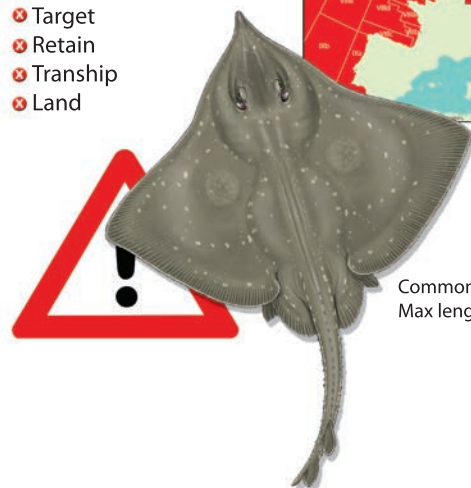

White Skate
Rostroraja alba

RJA

Designated a PROHIBITED SPECIES for all EU and third country vessels in EU waters of ICES areas VI, VII, VIII, IX and X.

It is PROHIBITED to:

- ⊗ Target
- ⊗ Retain
- ⊗ Tranship
- ⊗ Land

White Skate
Max length: 200cm

Common Skate
Dipturus batis

RJB

Designated a PROHIBITED SPECIES for all EU and third country vessels in EU waters of ICES areas IIa, III, IV, VI, VII, VIII, IX and X.

It is PROHIBITED to:

- ⊗ Target
- ⊗ Retain
- ⊗ Tranship
- ⊗ Land

Common Skate
Max length: 285cm

Basking Shark
Cetorhinus maximus

BSK

Designated a PROHIBITED SPECIES for all EU and third country vessels in EU waters.

The species is also designated PROHIBITED for all EU vessels in non-EU waters.

- ⊗ Target
- ⊗ Retain
- ⊗ Tranship
- ⊗ Land

Angelshark
Max length: 183cm

Thresher Shark
Alopias vulpinus

ALV

Designated a PROHIBITED SPECIES for all EU and relevant third country vessels in ICCAT waters.

It is PROHIBITED to: